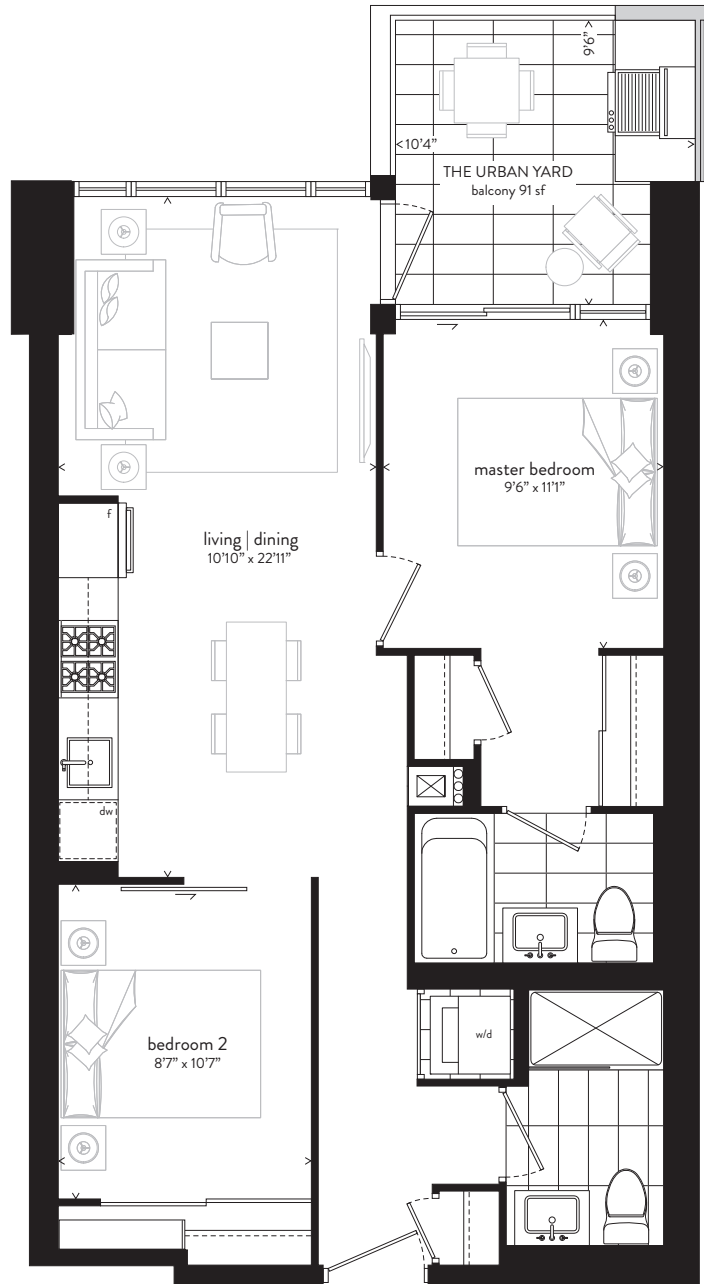

C7

Two Bedroom
748-752 sf
plus 91 sf THE URBAN YARD