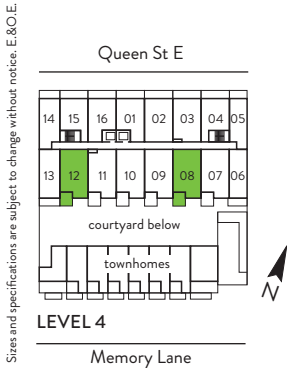

Unit	Interior	Exterior
408	752 sf	91 sf
412	748 sf	91 sf

408 | 412