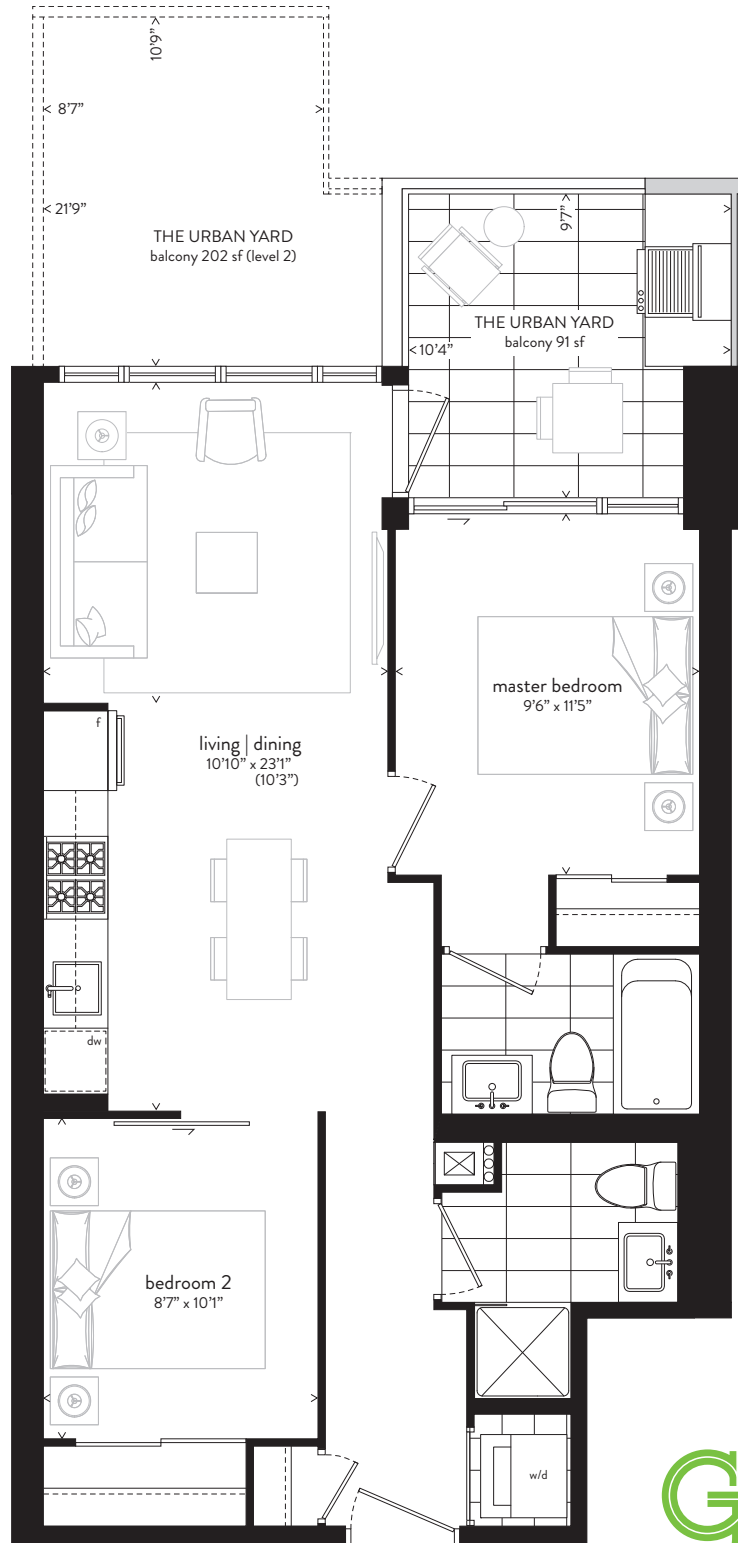

C2

Two Bedroom

718-737 sf

plus 91-202 sf THE URBAN YARD