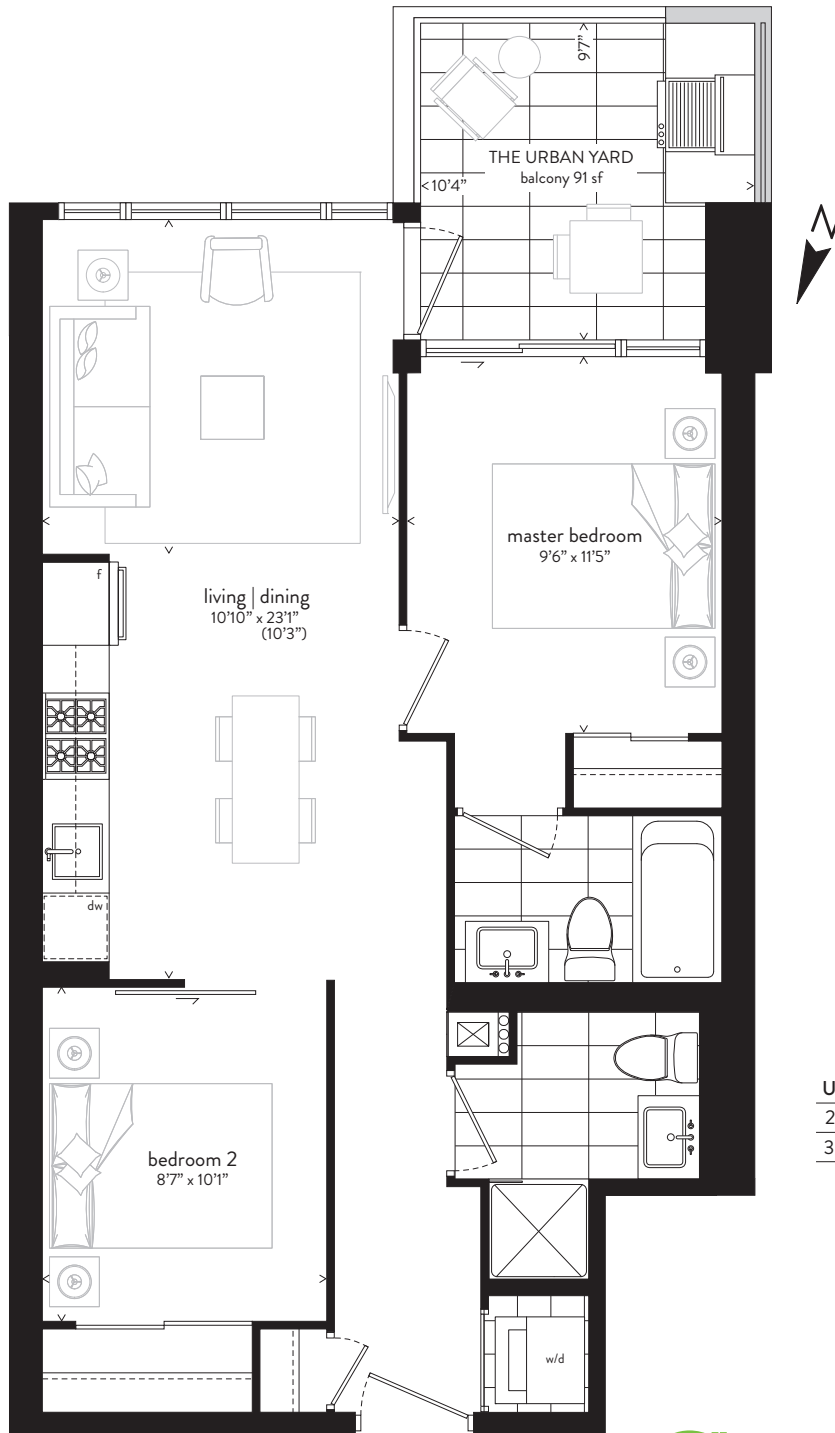

C2

Two Bedroom
718-737 sf
plus 91 sf THE URBAN YARD

201 | 307

LEVEL 3

Queen St E

LEVEL 2

Memory Lane

Unit	Interior	Exterior
201	737 sf	91 sf
307	718 sf	91 sf