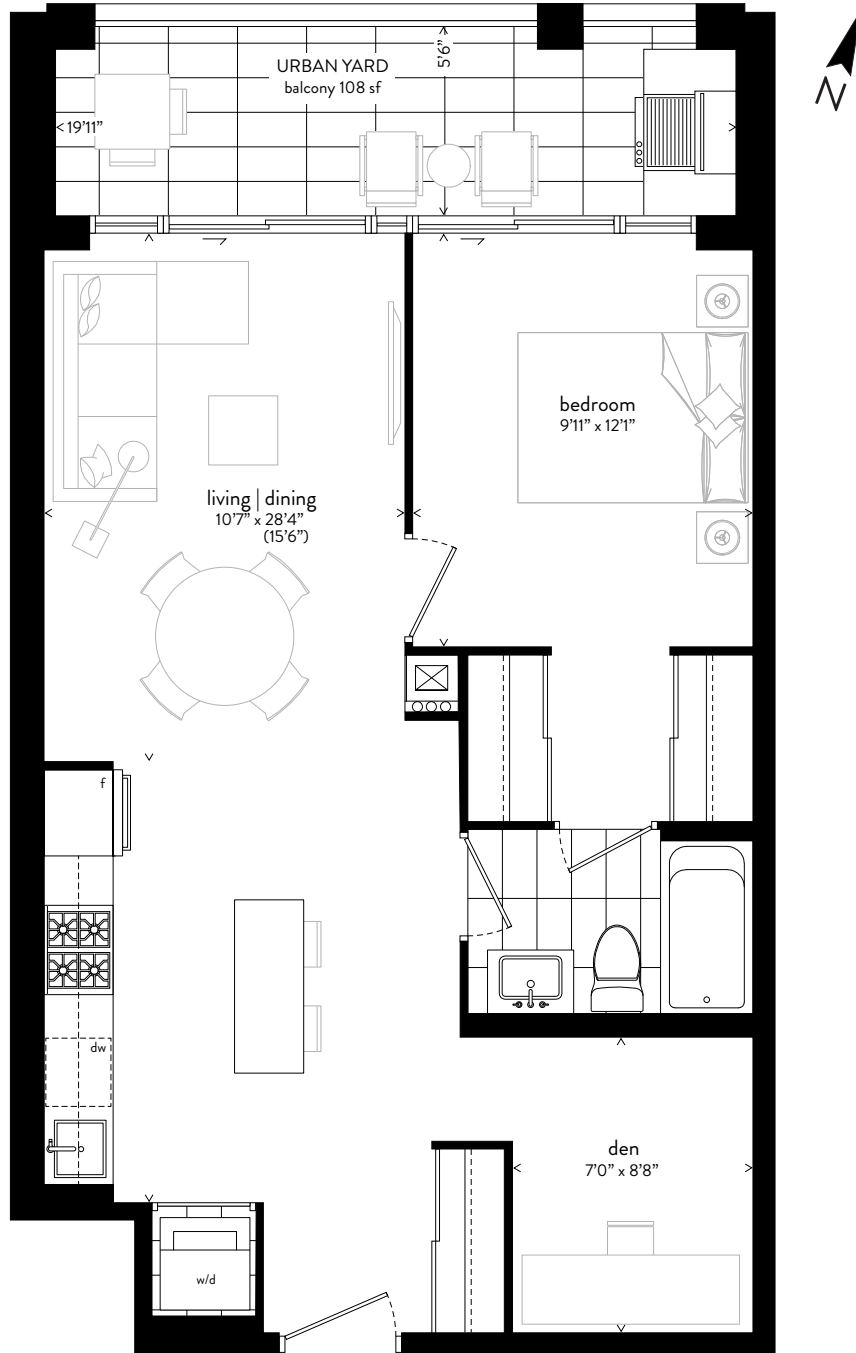

B4

One Bedroom & Den
692 sf
plus 108 sf THE URBAN YARD

302 | 402 | 502

LEVEL 5

LEVEL 4

Queen St E

LEVEL 3

Memory Lane