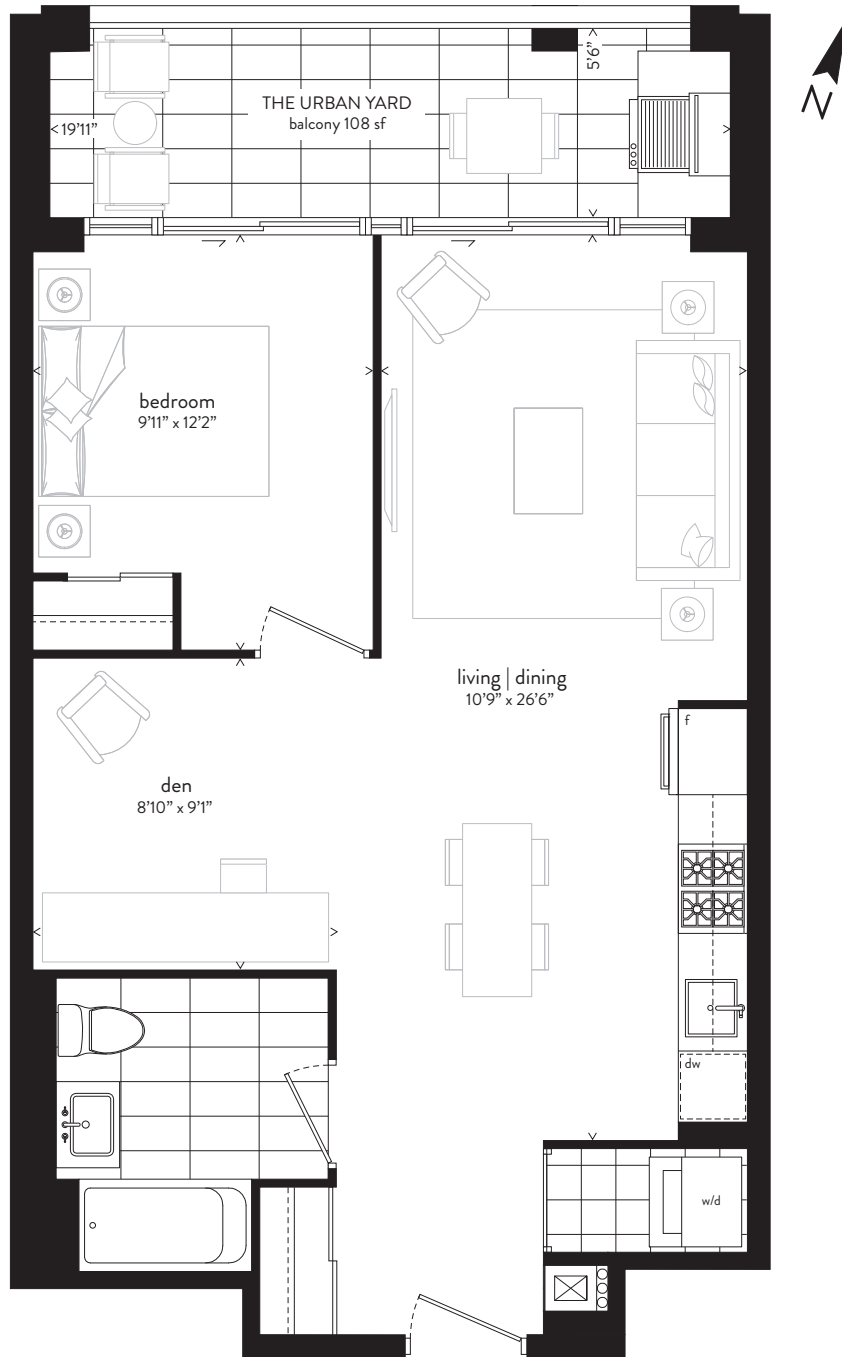

B3

One Bedroom & Den
681 sf
plus 108 sf THE URBAN YARD