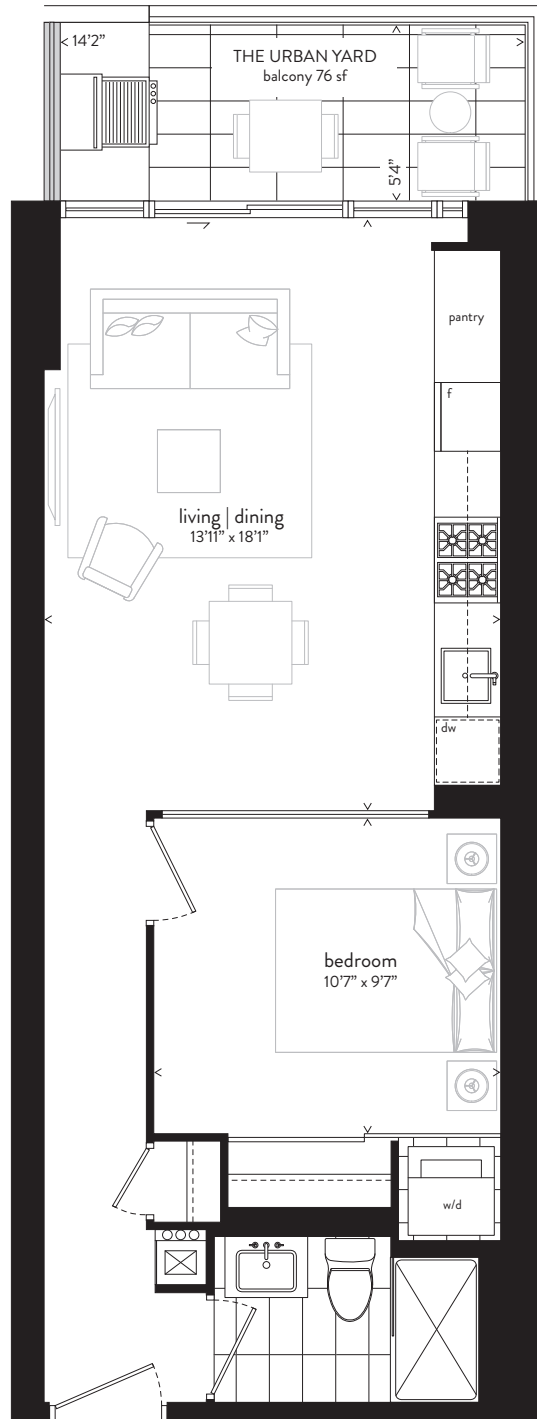

A6

One Bedroom 575-578 sf plus 76 sf THE URBAN YARD

207 | 313

LEVEL 3

Queen St E

LEVEL 2

Memory Lane

Unit	Interior	Exterior
207	578 sf	76 sf
313	575 sf	76 sf