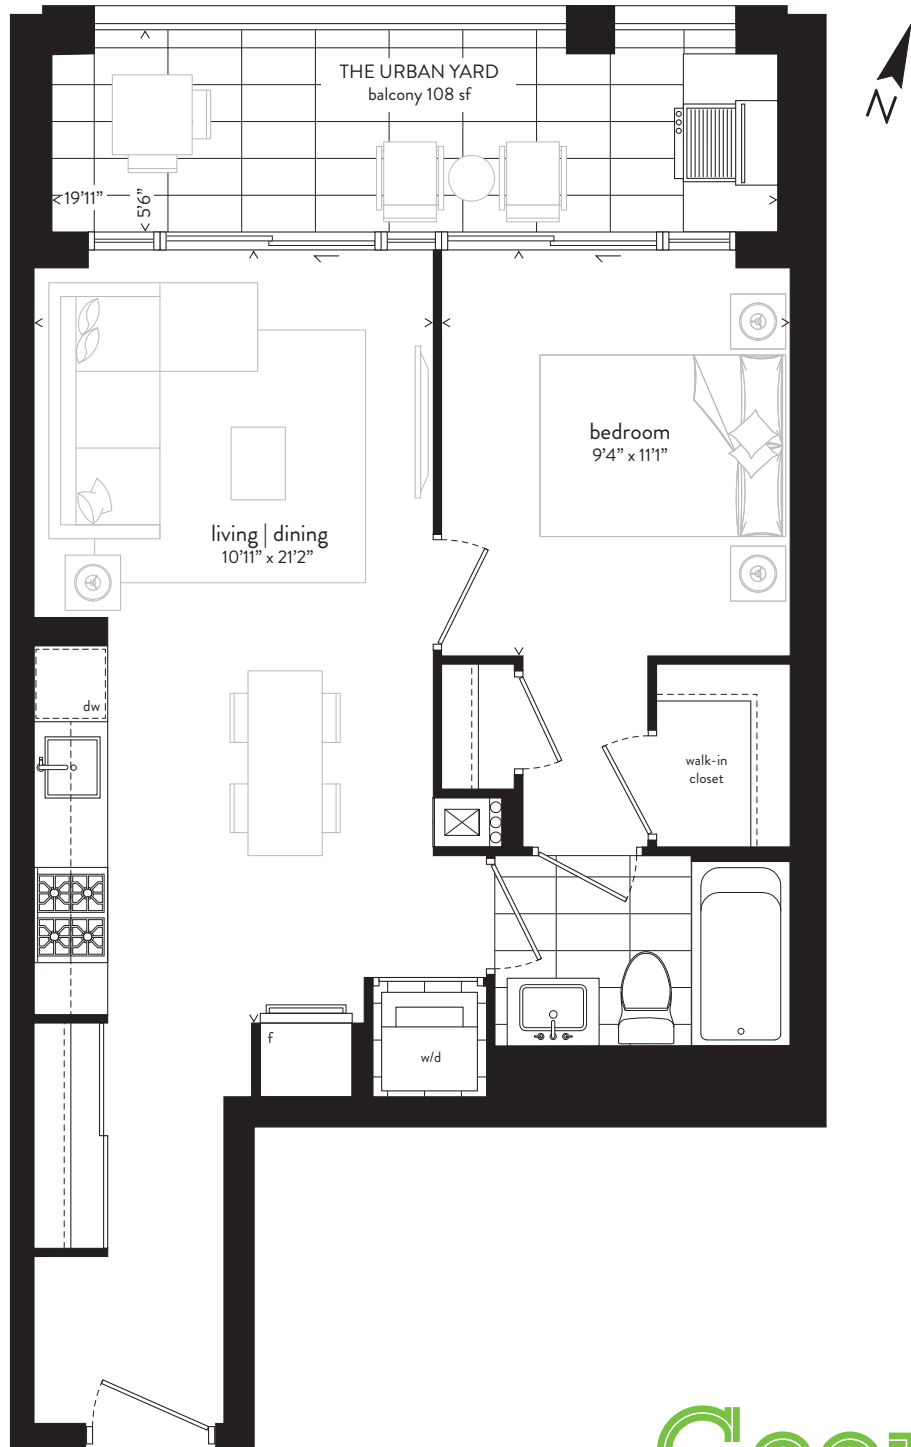

A4

One Bedroom
574 sf
plus 108 sf THE URBAN YARD