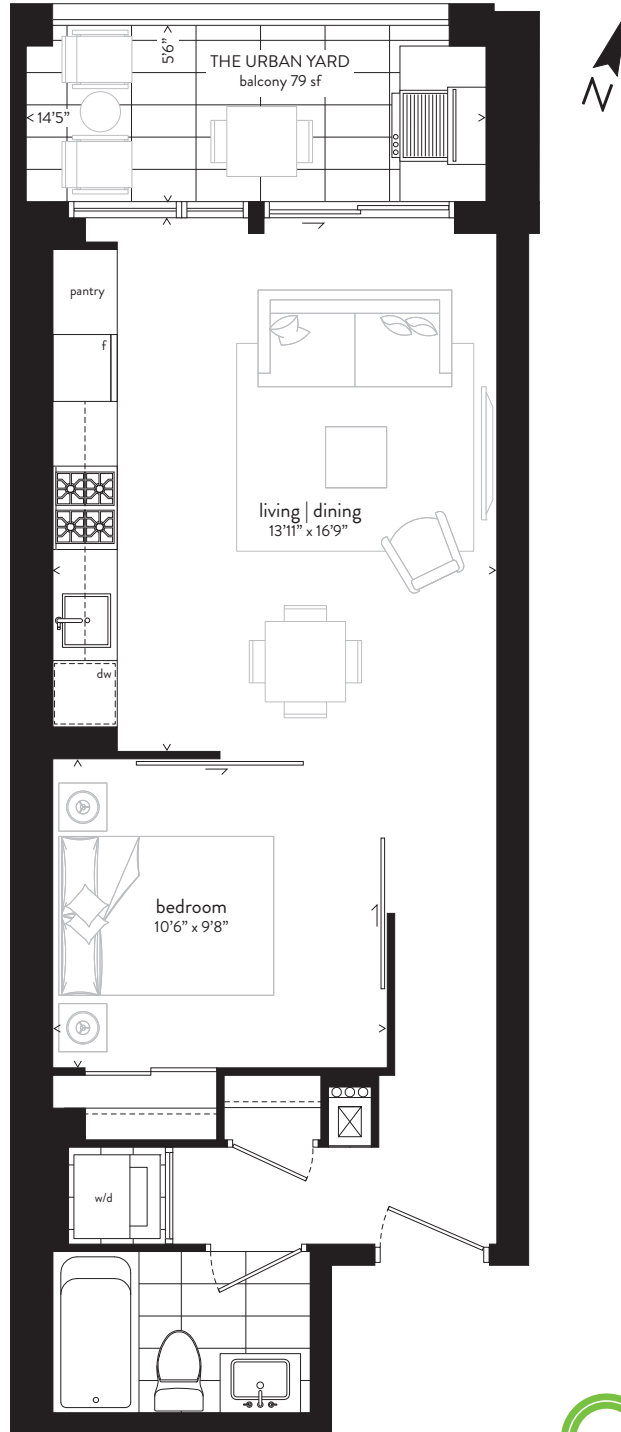

A3

One Bedroom
572 sf
plus 79 sf THE URBAN YARD

314 | 414

LEVEL 4

Queen St E

LEVEL 3

Memory Lane