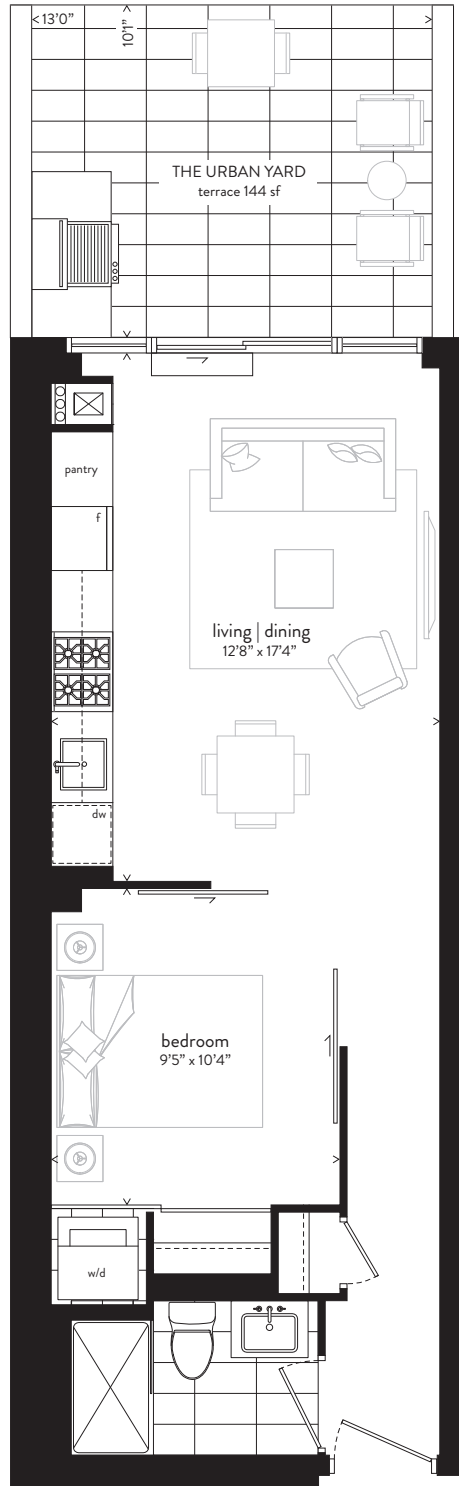

A2

One Bedroom
525 sf
plus 144 sf THE URBAN YARD