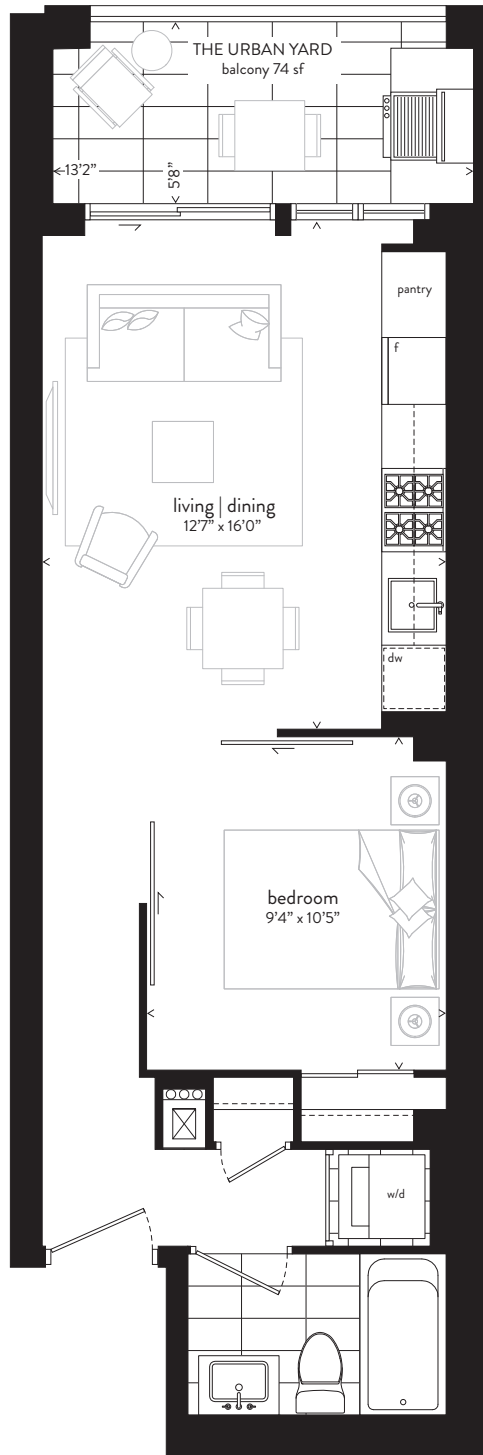

A1

One Bedroom 525-531 sf plus 74 sf THE URBAN YARD

Unit	Interior	Exterior
305	531 sf	74 sf
505	525 sf	74 sf

305 | 505

LEVEL 5

Queen St E

LEVEL 3

Memory Lane